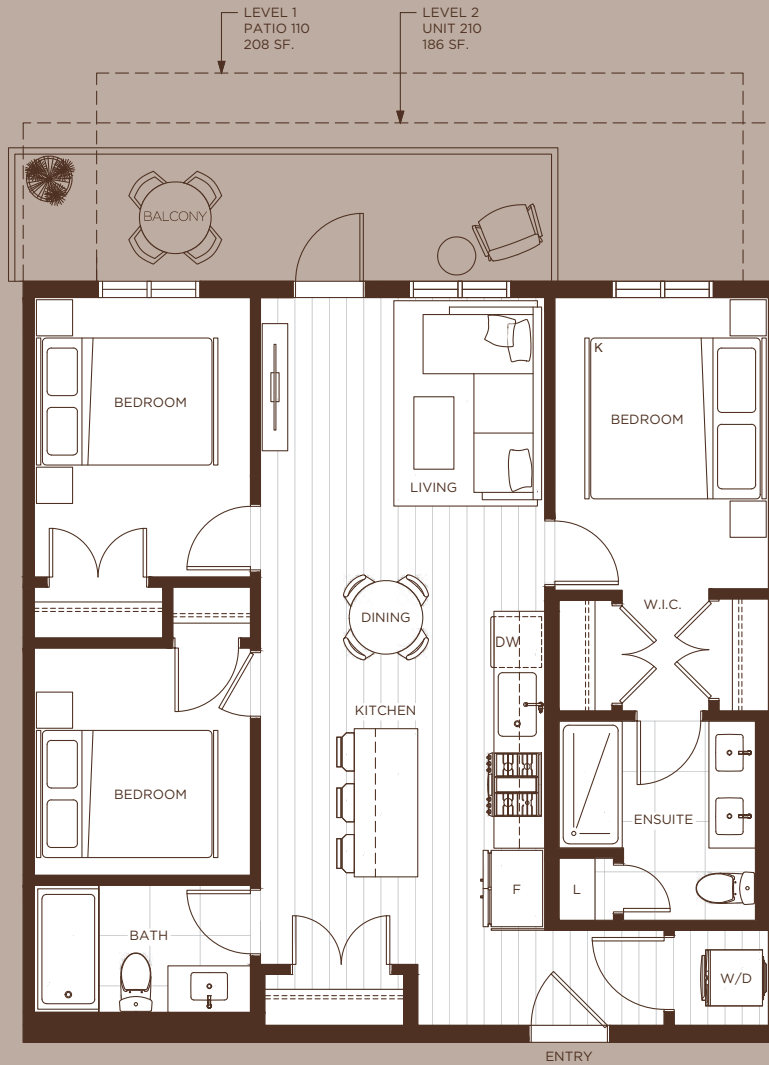

BUTE

CLAYTON CREST

B32

Jr. 3 Bedroom
+ 2 Bath

Interior: 893 SF
Exterior: 102 SF
Total: 995 SF

UNITS:
110, 210, 310, 410, 510, 610

LEVEL 1

LEVEL 2

LEVEL 3-6

In a continued effort to improve our homes, we reserve the right to modify plans, specifications and prices without notice room sizes, square footage, features and outdoor spaces may vary within this community. Floor plans may be reversed based upon location. All dimensions and sizes are approximate. Buyers are recommended to read the sales disclosure statement and Review the floor plans prior to purchase. E.&O.E