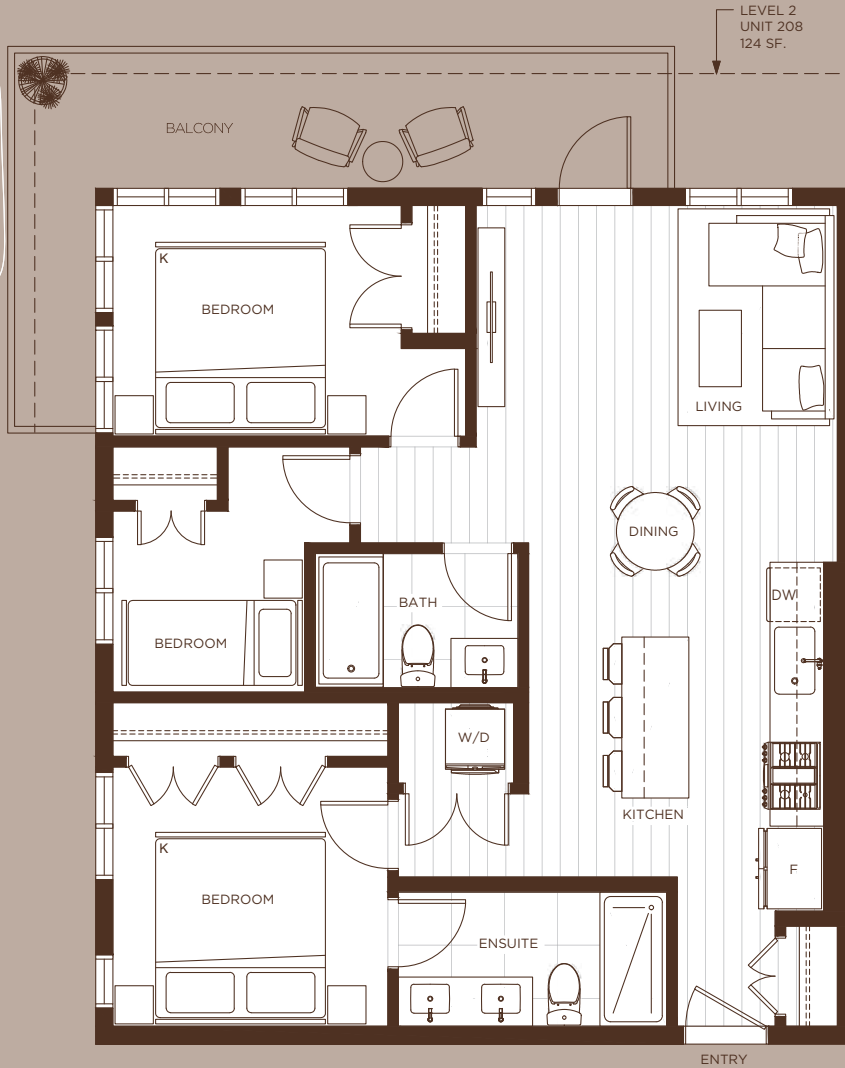

# BUTE

CLAYTON CREST

# C5

3 Bedroom + 2 Bath

Interior: 892 SF  
Exterior: 147 SF  
Total: 1,039 SF

UNITS:  
208, 308, 408, 508, 608

LEVEL 1

LEVEL 2

LEVEL 3-6

In a continued effort to improve our homes, we reserve the right to modify plans, specifications and prices without notice room sizes, square footage, features and outdoor spaces may vary within this community. Floor plans may be reversed based upon location. All dimensions and sizes are approximate. Buyers are recommended to read the sales disclosure statement and Review the floor plans prior to purchase. E.&O.E