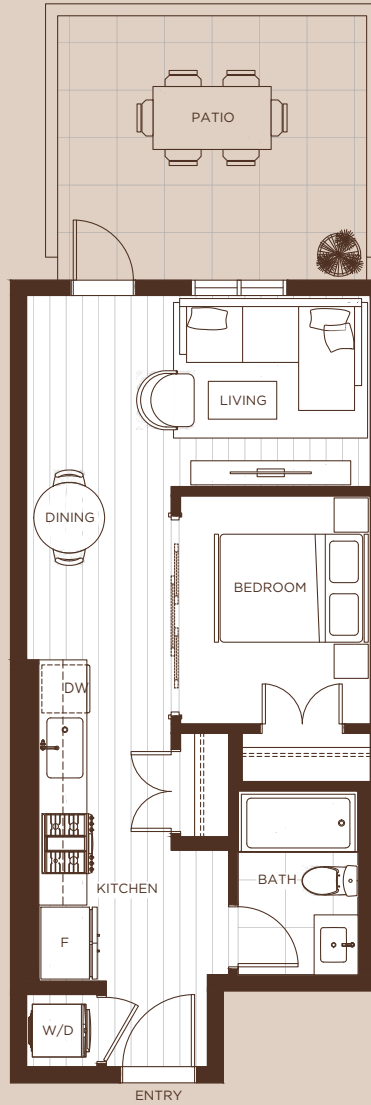

BUTE

CLAYTON CREST

S7

Jr. 1 Bedroom
+ 1 Bath

Interior: 489 SF
Exterior: 116 SF
Total: 605 SF

UNIT: 103

LEVEL 1

LEVEL 2

LEVEL 3-6

In a continued effort to improve our homes, we reserve the right to modify plans, specifications and prices without notice room sizes, square footage, features and outdoor spaces may vary within this community. Floor plans may be reversed based upon location. All dimensions and sizes are approximate. Buyers are recommended to read the sales disclosure statement and Review the floor plans prior to purchase. E.&O.E