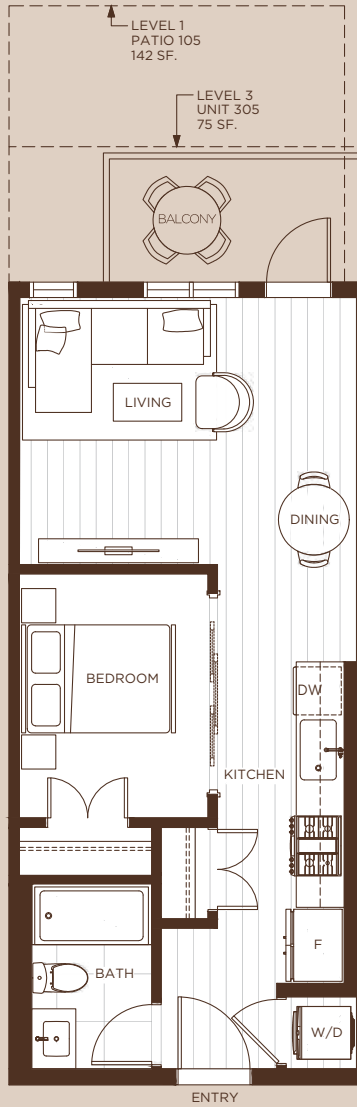

# BUTE

CLAYTON CREST

# S9

## Jr. 1 Bedroom + 1 Bath

Interior: 499 SF  
Exterior: 54 - 63 SF  
Total: 553 - 562 SF

UNITS:  
105, 205, 305, 405, 505, 605

LEVEL 1

LEVEL 2

LEVEL 3-6

In a continued effort to improve our homes, we reserve the right to modify plans, specifications and prices without notice room sizes, square footage, features and outdoor spaces may vary within this community. Floor plans may be reversed based upon location. All dimensions and sizes are approximate. Buyers are recommended to read the sales disclosure statement and Review the floor plans prior to purchase. E.&O.E